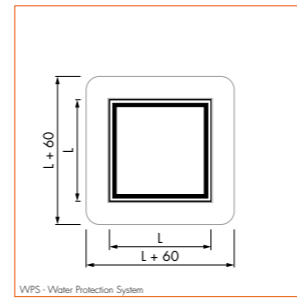

Inbouwdiepte
84 - 128 mm

Waterslot
50 mm

Waterslot
50 mm

MSI

200x200 mm

150x150 mm

100x100 mm

WPS - Water Protection System