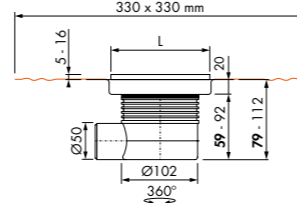

Inbouwdiepte
84 - 128 mm

Waterslot
50 mm

Waterslot
50 mm

MSI

200x200 mm

150x150 mm

100x100 mm

WPS - Water Protection System