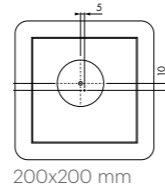

Inbouwdiepte
84 - 128 mm

Waterslot
50 mm

Waterslot
50 mm

MSI

200x200 mm

150x150 mm

100x100 mm

WPS - Water Protection System