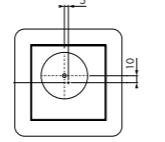

Inbouwdiepte
84 - 128 mm

Waterslot
50 mm

Waterslot
50 mm

MSI

200x200 mm

150x150 mm

100x100 mm

WPS - Water Protection System