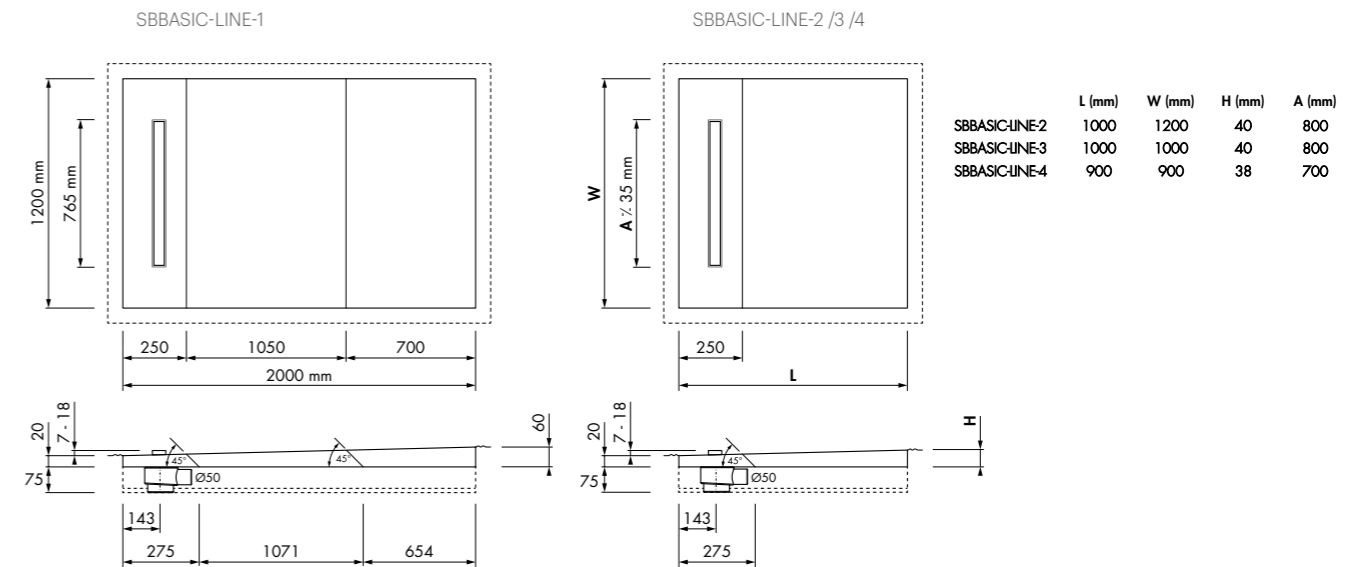

Showerboard

Lengte	Artikelnummer
1200 x 2000 mm	SBBASIC-LINE-1
1000 x 1200 mm	SBBASIC-LINE-2
1000 x 1000 mm	SBBASIC-LINE-3
900 x 900 mm	SBBASIC-LINE-4

- → Rooster kan als Zero Design (rvs geborsteld) of omgedraaid als tegelrooster worden verwerkt.
- → De afgebeelde tegel wordt niet meegeleverd.
- → Tegelroosterdiepte: 12 mm