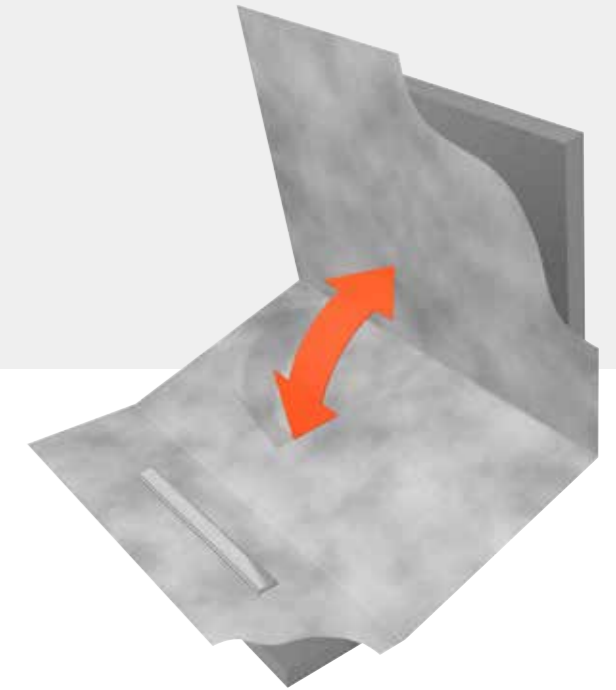

Easy WTW Cleaner
ED-WTW-CLEANER

Waterslot 50 mm

← Bij waterslot 50 mm

Easy Drain® Showerboard Basic Line

Showerboard

Lengte	Artikelnummer
1200 x 2000 mm	SBBASIC-LINE-1
1000 x 1200 mm	SBBASIC-LINE-2
1000 x 1000 mm	SBBASIC-LINE-3
900 x 900 mm	SBBASIC-LINE-4