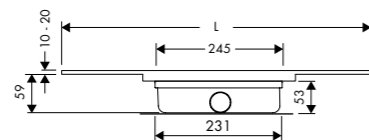

### Brushed bronze

Lengte	Artikelnummer
700 mm	RLCED700 BBR
800 mm	RLCED800 BBR
900 mm	RLCED900 BBR
1000 mm	RLCED1000 BBR
1200 mm	RLCED1200 BBR

### Brushed brass

Lengte	Artikelnummer
700 mm	RLCED700 BBS
800 mm	RLCED800 BBS
900 mm	RLCED900 BBS
1000 mm	RLCED1000 BBS
1200 mm	RLCED1200 BBS

### Brushed red gold

Lengte	Artikelnummer
700 mm	RLCED700 BRG
800 mm	RLCED800 BRG
900 mm	RLCED900 BRG
1000 mm	RLCED1000 BRG
1200 mm	RLCED1200 BRG

Inclusief  
cementkap