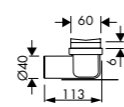

### Brushed bronze

Lengte	Artikelnummer
700 mm	RLCED700 BBR
800 mm	RLCED800 BBR
900 mm	RLCED900 BBR
1000 mm	RLCED1000 BBR
1200 mm	RLCED1200 BBR

### Brushed brass

Lengte	Artikelnummer
700 mm	RLCED700 BBS
800 mm	RLCED800 BBS
900 mm	RLCED900 BBS
1000 mm	RLCED1000 BBS
1200 mm	RLCED1200 BBS

### Brushed red gold

Lengte	Artikelnummer
700 mm	RLCED700 BRG
800 mm	RLCED800 BRG
900 mm	RLCED900 BRG
1000 mm	RLCED1000 BRG
1200 mm	RLCED1200 BRG

Inclusief  
cementkap